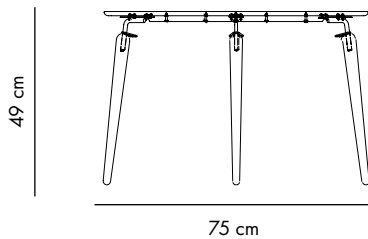

Hang Out

Designed by Jonas Søndergaard in Copenhagen, Denmark

Dimensions

H: 49 x W: 75 x D: 73 cm

Materials

Solid oak, laminated veneer, leather (artificial, dark brown), polyester, steel (plated brass)

Weight incl. packaging

11 kg

Packaging

L: 10.5 x W: 8 x H: 10 cm

Media Kit

Photos, 3D models, 2D drawings

Download at umage.com

Assembly time

20 min

Download the UIMAGE App

It helps you choose the perfect furniture

Ordering information

Hang Out Oak

#5570

Hang Out Dark Oak

#5770

Colour variations

Wood