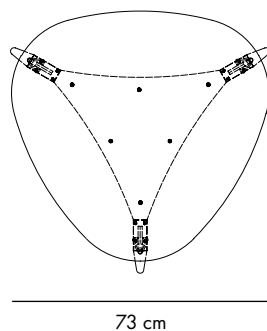

Hang Out

Designed by Jonas Søndergaard in Copenhagen, Denmark

Dimensions

H: 49 x W: 75 x D: 73 cm

Materials

Solid oak, laminated veneer, leather (artificial, dark brown), polyester, steel (plated brass)

Weight incl. packaging

11 kg

Packaging

L: 10.5 x W: 8 x H: 10 cm

Media Kit

Photos, 3D models, 2D drawings

Download at umage.com

Assembly time

20 min

Download the UIMAGE App

It helps you choose the perfect furniture

Ordering information

Hang Out Oak

#5570

Hang Out Dark Oak

#5770

Colour variations

Wood